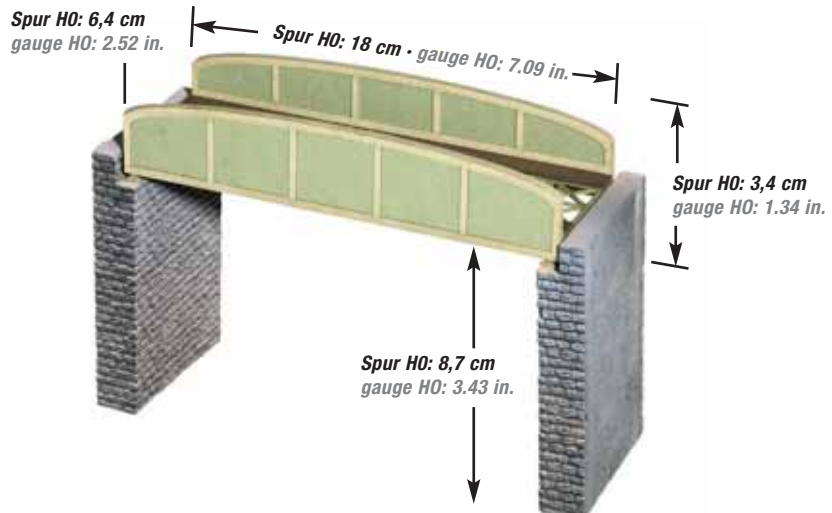

**Expected release:** June 2010

Blechträgerbrücke

Metal Bridge

**H0 67050 € 27,99**

Spur H0: 6,4 cm  
gauge H0: 2.52 in.

Spur H0: 18 cm · gauge H0: 7.09 in.

Spur H0: 3,4 cm  
gauge H0: 1.34 in.

Spur H0: 8,7 cm  
gauge H0: 3.43 in.