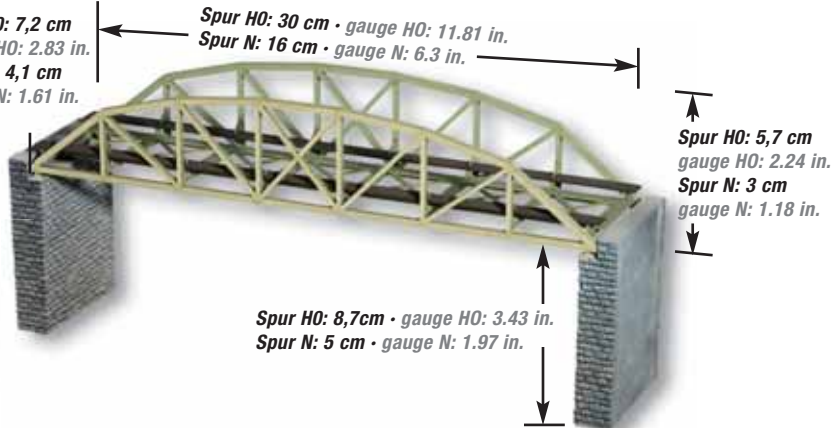

**Expected release:** June 2010

Argenbrücke · Argon Bridge

**H0 67030 € 34,99**

Argenbrücke · Argon Bridge

**N 62830 € 27,99**

Spur H0: 7,2 cm  
gauge H0: 2.83 in.  
Spur N: 4,1 cm  
gauge N: 1.61 in.

Spur H0: 30 cm · gauge H0: 11.81 in.  
Spur N: 16 cm · gauge N: 6.3 in.